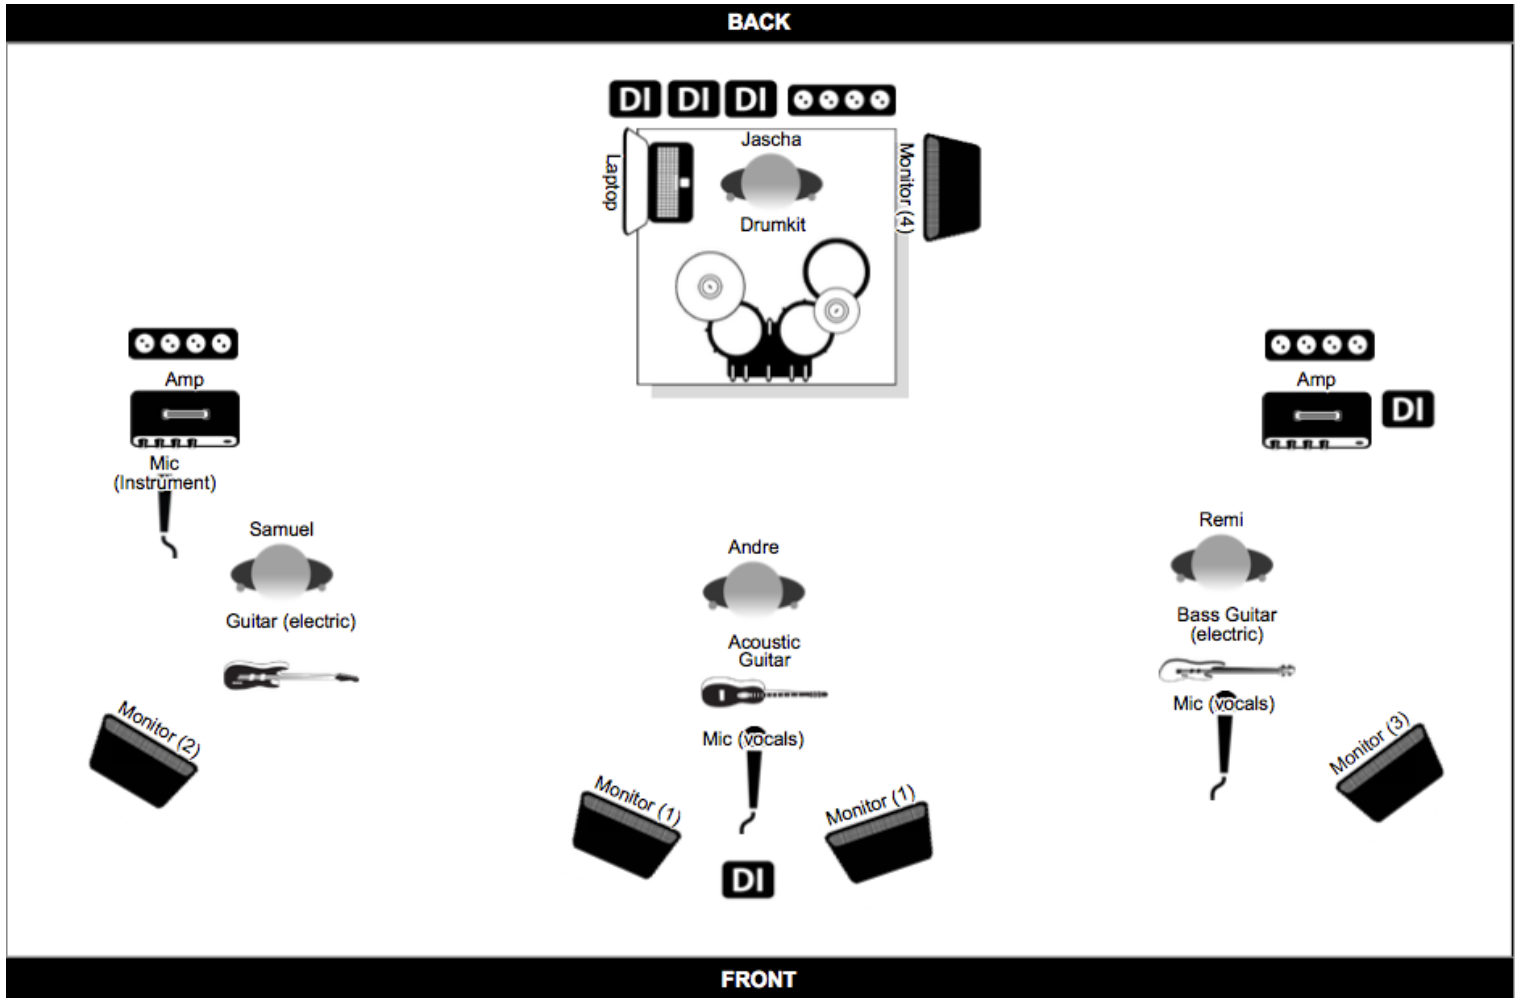

StageRider

aberANDRE

Line Up

Name	Instrument
Andre	Acoustic Guitar, Mic (vocals)
Samuel	Guitar (electric), Amp, Mic (Instrument)
Remi	Bass Guitar (electric), Amp, Mic (vocals)
Jascha	Drumkit, Laptop

Kontakt: Andre Roszewicz
0176/80445272
andre@aberandre.de